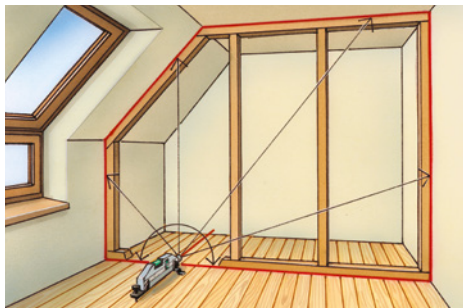

HandyLaser Plus

Compact universal laser spirit level for workshops, building sites, homes and gardens – ideal for tiling

Rev. 0115

- Combines the advantages of a universal laser spirit level **with outstandingly compact dimensions**
- At just 17 cm, the HandyLaser Compact is a **high-quality measuring instrument** that you can take with you.
- **Special spring clips** make it ideal for tiling
- **Easy alignment** via **horizontal and vertical vials**
- ON/OFF switch with LED laser indicator
- **3 extra-powerful adhesion magnets**
- **Impact-proof, glass-fibre reinforced plastic housing** with rubberised grips

90° beam splitter

- The laser beam is deflected at an angle of 90°
- Vertical levelling
- With high-precision prism

Range of use: 50 m

90° beam splitter

TECHNICAL DATA	
VIAL PRECISION	± 0,5 mm / m
LASER RANGE OF USE	50 m
LASER WAVELENGTH	650 nm
LASER	Class 2 ≤ 1 mW
POWER SUPPLY	Batteries 2 x 1,5 V Typ AAA
OPERATING TIME	65 hrs
OPERATING TEMPERATURE	-10°C ... 40°C
STORAGE TEMPERATURE	-20°C ... 70°C
DIMENSION (W x H x D)	210 x 59 x 62 mm
WEIGHT	with batteries 130 g