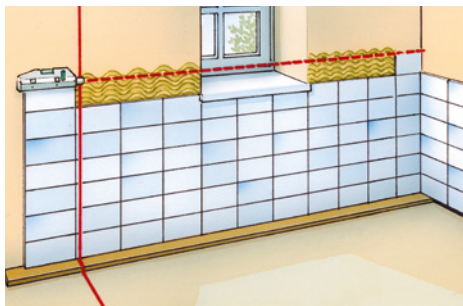

HandyLaser Plus

Compact universal laser spirit level for workshops, building sites, homes and gardens – ideal for tiling

Rev. 0115

- Combines the advantages of a universal laser spirit level **with outstandingly compact dimensions**
- At just 17 cm, the HandyLaser Compact is a **high-quality measuring instrument** that you can take with you.
- **Special spring clips** make it ideal for tiling
- **Easy alignment** via **horizontal and vertical vials**
- ON/OFF switch with LED laser indicator
- **3 extra-powerful adhesion magnets**
- **Impact-proof, glass-fibre reinforced plastic housing** with rubberised grips

90° beam splitter

- The laser beam is deflected at an angle of 90°
- Vertical levelling
- With high-precision prism

Range of use: 50 m

90° beam splitter

TECHNICAL DATA	
VIAL PRECISION	± 0,5 mm / m
LASER RANGE OF USE	50 m
LASER WAVELENGTH	650 nm
LASER	Class 2 ≤ 1 mW
POWER SUPPLY	Batteries 2 x 1,5 V Typ AAA
OPERATING TIME	65 hrs
OPERATING TEMPERATURE	-10°C ... 40°C
STORAGE TEMPERATURE	-20°C ... 70°C
DIMENSION (W x H x D)	210 x 59 x 62 mm
WEIGHT	with batteries 130 g