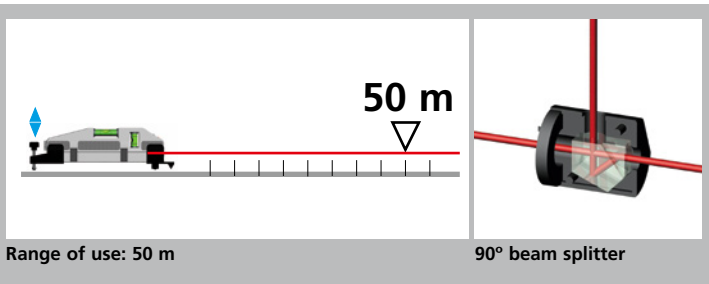

HandyLaser Plus

Compact universal laser spirit level for workshops, building sites, homes and gardens – ideal for tiling

Rev. 0115

- Combines the advantages of a universal laser spirit level **with outstandingly compact dimensions**
- At just 17 cm, the HandyLaser Compact is a **high-quality measuring instrument** that you can take with you.
- **Special spring clips** make it ideal for tiling
- **Easy alignment** via **horizontal and vertical vials**
- ON/OFF switch with LED laser indicator
- **3 extra-powerful adhesion magnets**
- **Impact-proof, glass-fibre reinforced plastic housing** with rubberised grips

90° beam splitter

- The laser beam is deflected at an angle of 90°
- Vertical levelling
- With high-precision prism

Range of use: 50 m

90° beam splitter

TECHNICAL DATA	
VIAL PRECISION	± 0,5 mm / m
LASER RANGE OF USE	50 m
LASER WAVELENGTH	650 nm
LASER	Class 2 ≤ 1 mW
POWER SUPPLY	Batteries 2 x 1,5 V Typ AAA
OPERATING TIME	65 hrs
OPERATING TEMPERATURE	-10°C ... 40°C
STORAGE TEMPERATURE	-20°C ... 70°C
DIMENSION (W x H x D)	210 x 59 x 62 mm
WEIGHT	with batteries 130 g

HandyLaser Plus

inclusive HandyLaser Compact
+ adjustable feet
+ 90° beam splitter
+ batteries (2 x 1,5 V Typ AAA)

Packaging dimension (W x H x D)
190 x 315 x 60 mm

ARTICLE	ARTICLE NO	EAN-CODE	PU
HandyLaser Plus	025.04.00A	4 021563 692644	5