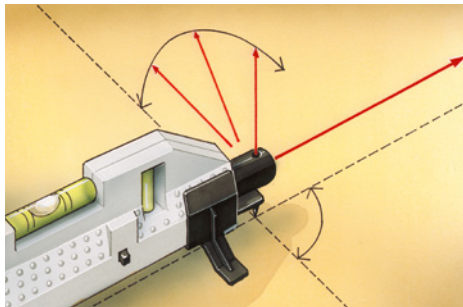

HandyLaser Plus

Compact universal laser spirit level for workshops, building sites, homes and gardens – ideal for tiling

Rev. 0115

- Combines the advantages of a universal laser spirit level **with outstandingly compact dimensions**
- At just 17 cm, the HandyLaser Compact is a **high-quality measuring instrument** that you can take with you.
- **Special spring clips** make it ideal for tiling
- **Easy alignment** via **horizontal and vertical vials**
- ON/OFF switch with LED laser indicator
- **3 extra-powerful adhesion magnets**
- **Impact-proof, glass-fibre reinforced plastic housing** with rubberised grips

90° beam splitter

- The laser beam is deflected at an angle of 90°
- Vertical levelling
- With high-precision prism

Range of use: 50 m

90° beam splitter

TECHNICAL DATA	
VIAL PRECISION	± 0,5 mm / m
LASER RANGE OF USE	50 m
LASER WAVELENGTH	650 nm
LASER	Class 2 ≤ 1 mW
POWER SUPPLY	Batteries 2 x 1,5 V Typ AAA
OPERATING TIME	65 hrs
OPERATING TEMPERATURE	-10°C ... 40°C
STORAGE TEMPERATURE	-20°C ... 70°C
DIMENSION (W x H x D)	210 x 59 x 62 mm
WEIGHT	with batteries 130 g